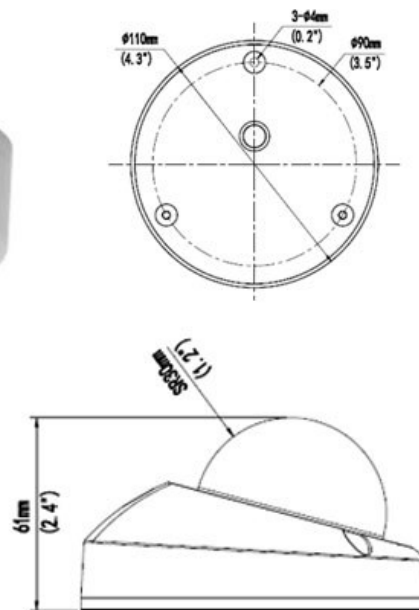

CP- VNC-V41L1C-VMD

4 MP WDR IR Vandal Dome Camera - 15Mtr.

INDIGO

Main Features

- 1/3" 4MP PS CMOS Image Sensor
- Max: 20 fps@4MP(2592×1520) , Max: 25 fps@ 4MP(2560×1440)
- H.265, H.264, MJPEG Triple-stream encoding
- WDR(120dB), Day/Night (ICR), Corridor mode, 3D-DNR, ROI, AWB, AGC, BLC
- 2.8mm Lens (3.6mm Optional)
- IR Range of 15 Mtrs, Micro SD, IP66, IK10, PoE
- Supports Instastream technology, save disk space and bandwidth upto 70%
- Mobile Software: Android, iOS
- CMS Software: IVMS

InstaStream

CE FCC RoHS COMPLIANT

*Product casing and specifications are subject to change without prior notice

CP- VNC-V41L1C-VMD

4 MP WDR IR Vandal Dome Camera - 15Mtr.

Feature

Image Sensor
Minimum Illumination
Shutter Speed
White Balance
Lens
Gain Control(AGC)
S/N Ratio
Video Compression
Video Streaming
Resolution
Frame Rate
Privacy Mask
ICR
ROI
Audio Input
Audio Output
WDR
Protocol
Smart Detection
Ethernet
OSD
IR
Micro SD
Audio
Operating Temperature
Humidity
Power Source
Power Consumption
Weatherproof Standard

*Product casing and specifications are subject to change without prior notice

CP- VNC-V41L1C-VMD

4 MP WDR IR Vandal Dome Camera - 15Mtr.

Feature

Dimension

Weight

Specification

Φ110 x 61 mm (Ø4.3" x 2.4")